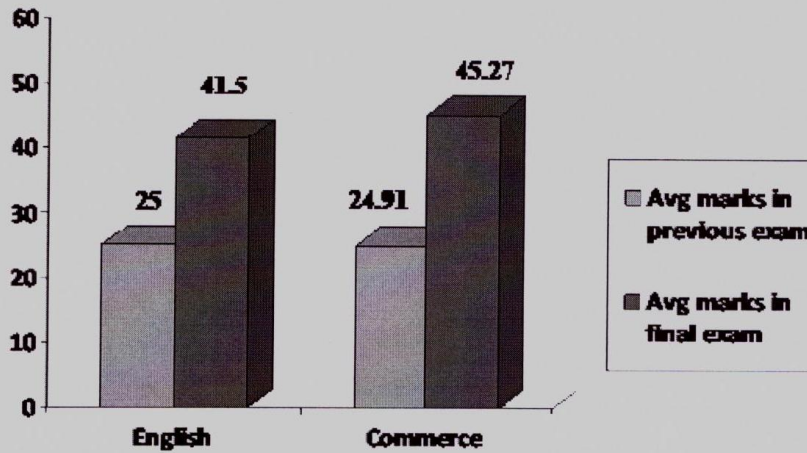

Samajbhushan Ganpatrao Kalbhor Arts, Commerce and Science College, Lonikalbhor, Pune
Report of Remedial Teaching for 2017-18

Sr. No	Subject	No. of Students Selected	Aveg. Marks in Previous Exam.	Aveg. Marks in Final Exam.	% Increase
1	English	4	25	41.5	16.5
2	commerce	36	24.91	45.27	20.36
	total	40			36.86

Average % Increase= 36.86

Principal
Samajbhushan Ganpatrao Kalbhor-
Art's Commerce & Science College
Loni Kalbhor, Tal. Haveli, Dist. Pune.