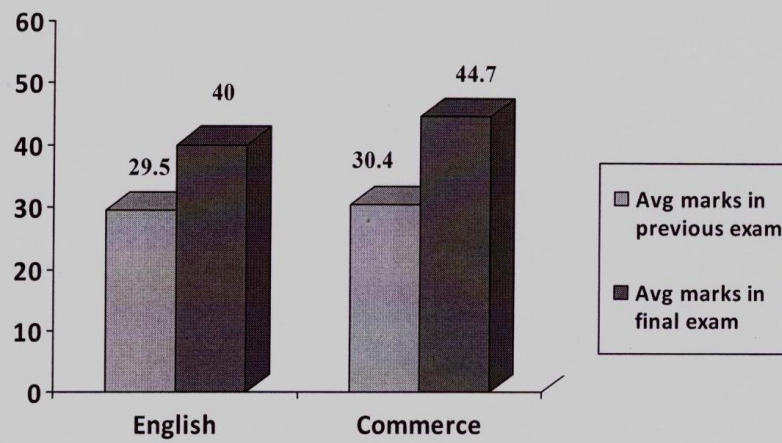

Samajbhushan Ganpatrao Kalbhor Arts, Commerce and Science College, Lonikalbhor, Pune
Report of Remedial Teaching for 2018-19

Sr. No	Subject	No. of Students Selected	Aveg. Marks in Previous Exam.	Aveg. Marks in Final Exam.	% Increase
1	English	2	29.5	40	10.5
2	commerce	10	30.4	44.7	14.3
	total	12			24.8

Average % Increase = 24.08

Principal
Samajbhushan Ganpatrao Kalbhor
Art's Commerce & Science College
Loni Kalbhor, Tal. Haveli, Dist. Pune.