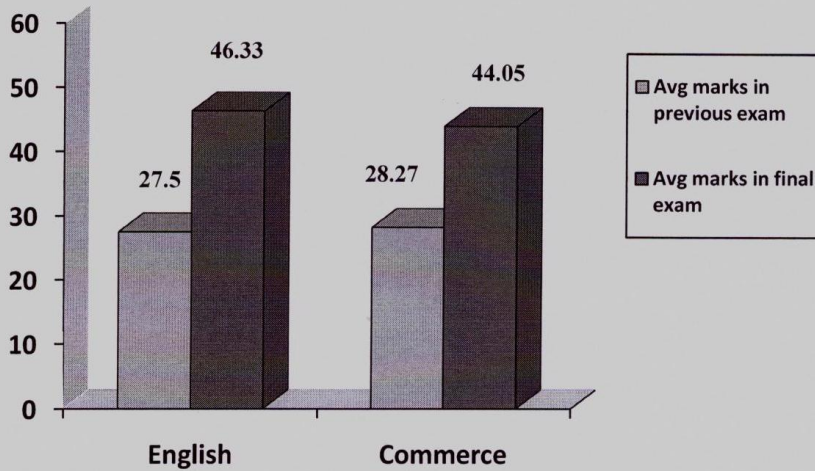

Samajbhushan Ganpatrao Kalbhor Arts, Commerce and Science College, Lonikalbhor, Pune
Report of Remedial Teaching for 2016-17

Sr. No.	Subject	No. of Students Selected	Aveg. Marks in Previous Exam.	Aveg. Marks in Final Exam.	% Increase
1	English	7	27.5	46.33	18.83
2	Commerce	19	28.27	44.05	15.78
	Total	26			34.61

Average % increase 34.61

Principal
Samajbhushan Ganpatrao Kalbhor
Art's Commerce & Science College
Lonikalbhor, Tal. Haveli, Dist. Pune.